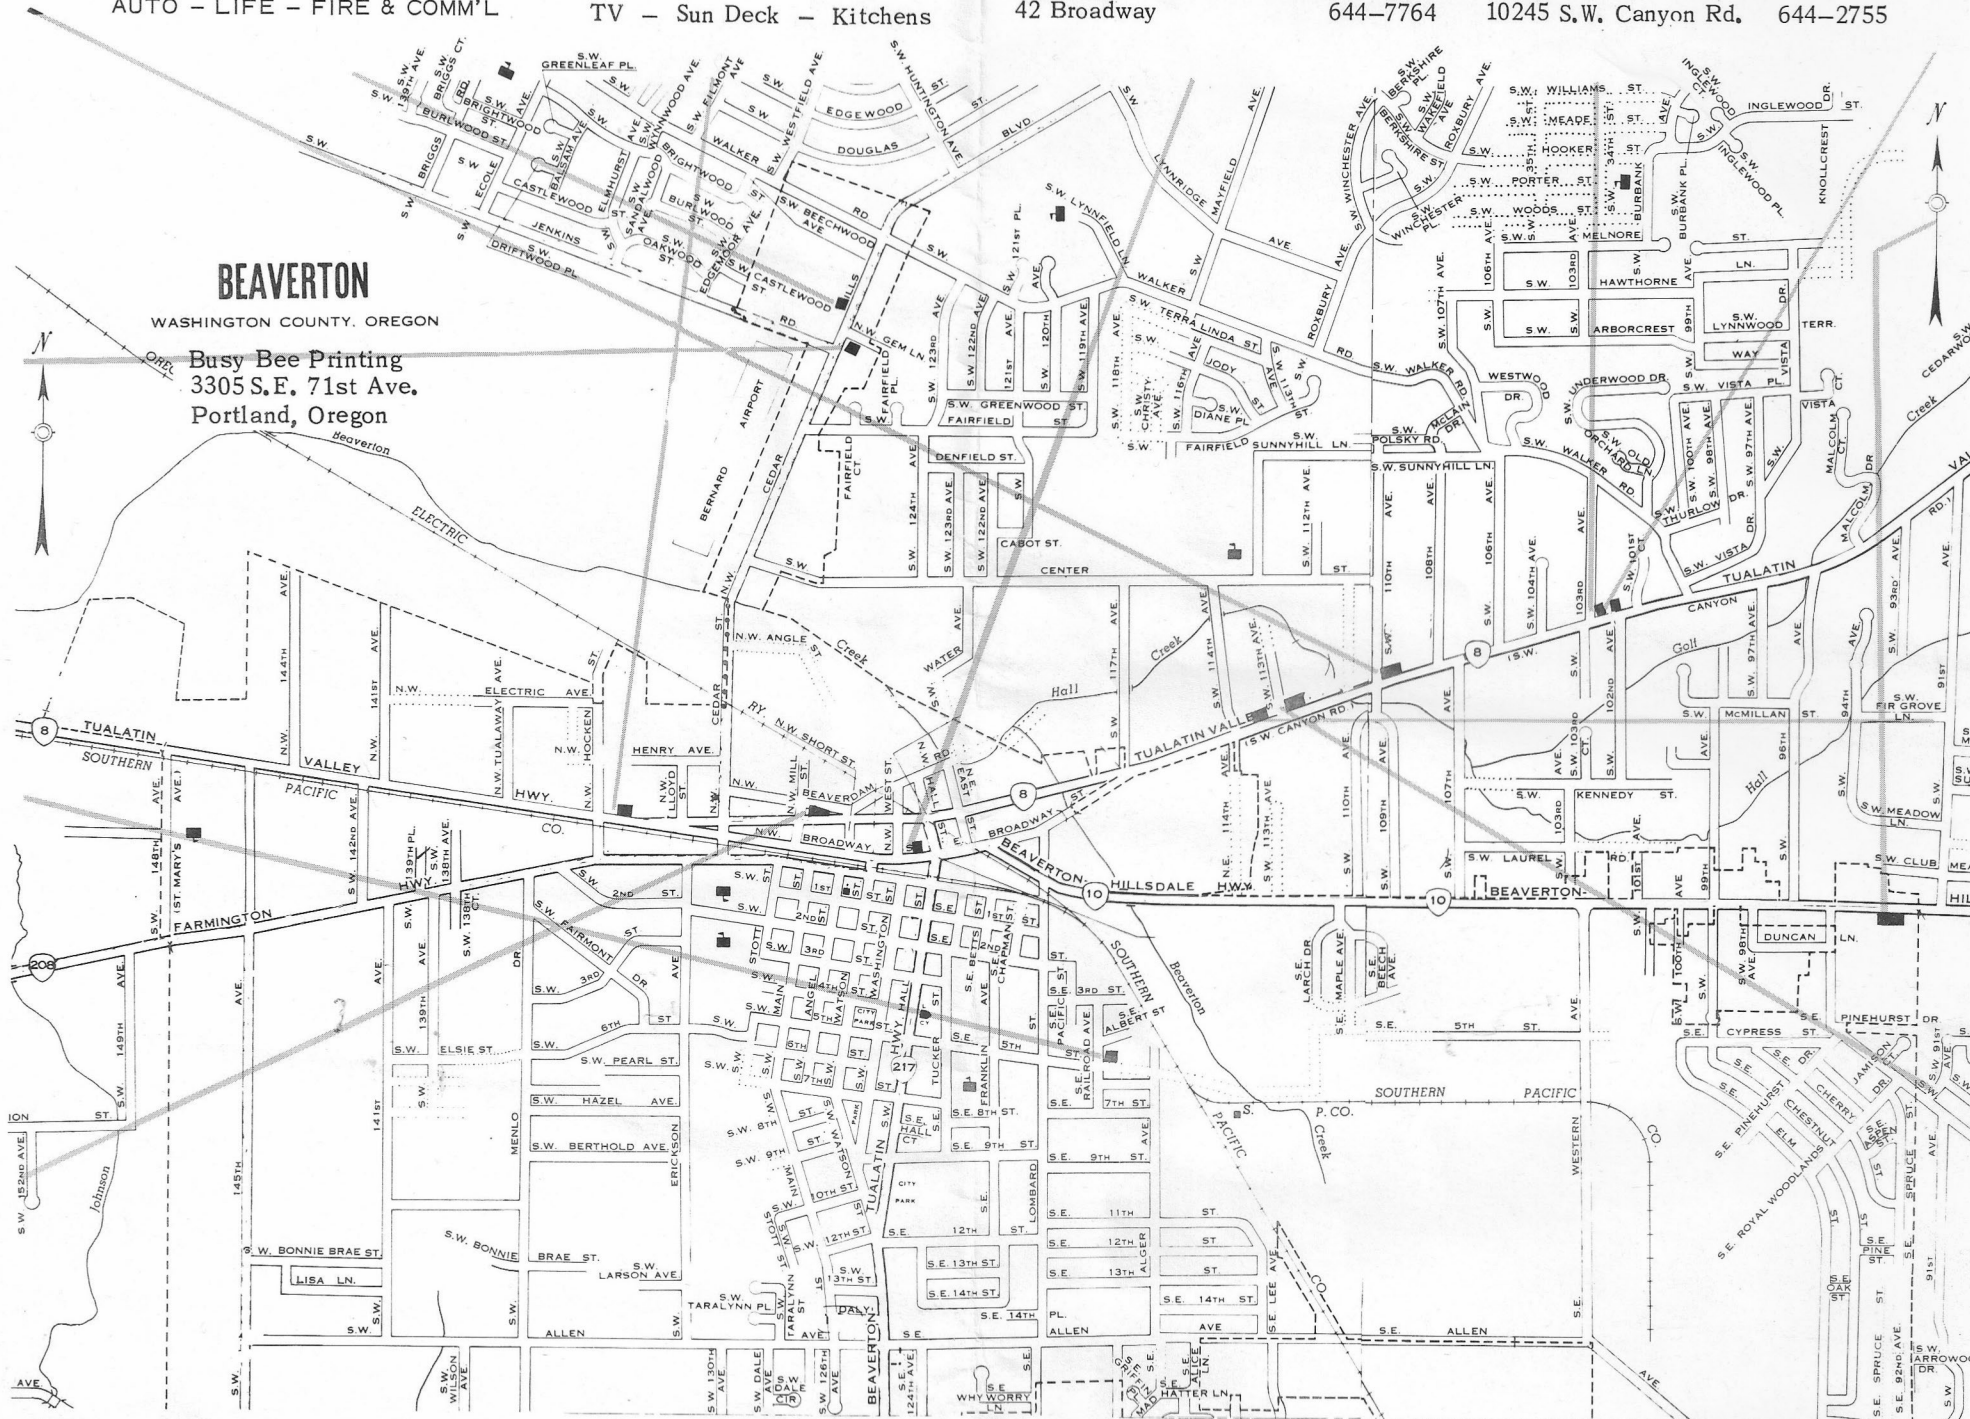

BEAVERTON

WASHINGTON COUNTY, OREGON

Busy Bee Printing
3305 S.E. 71st Ave.
Portland, Oregon